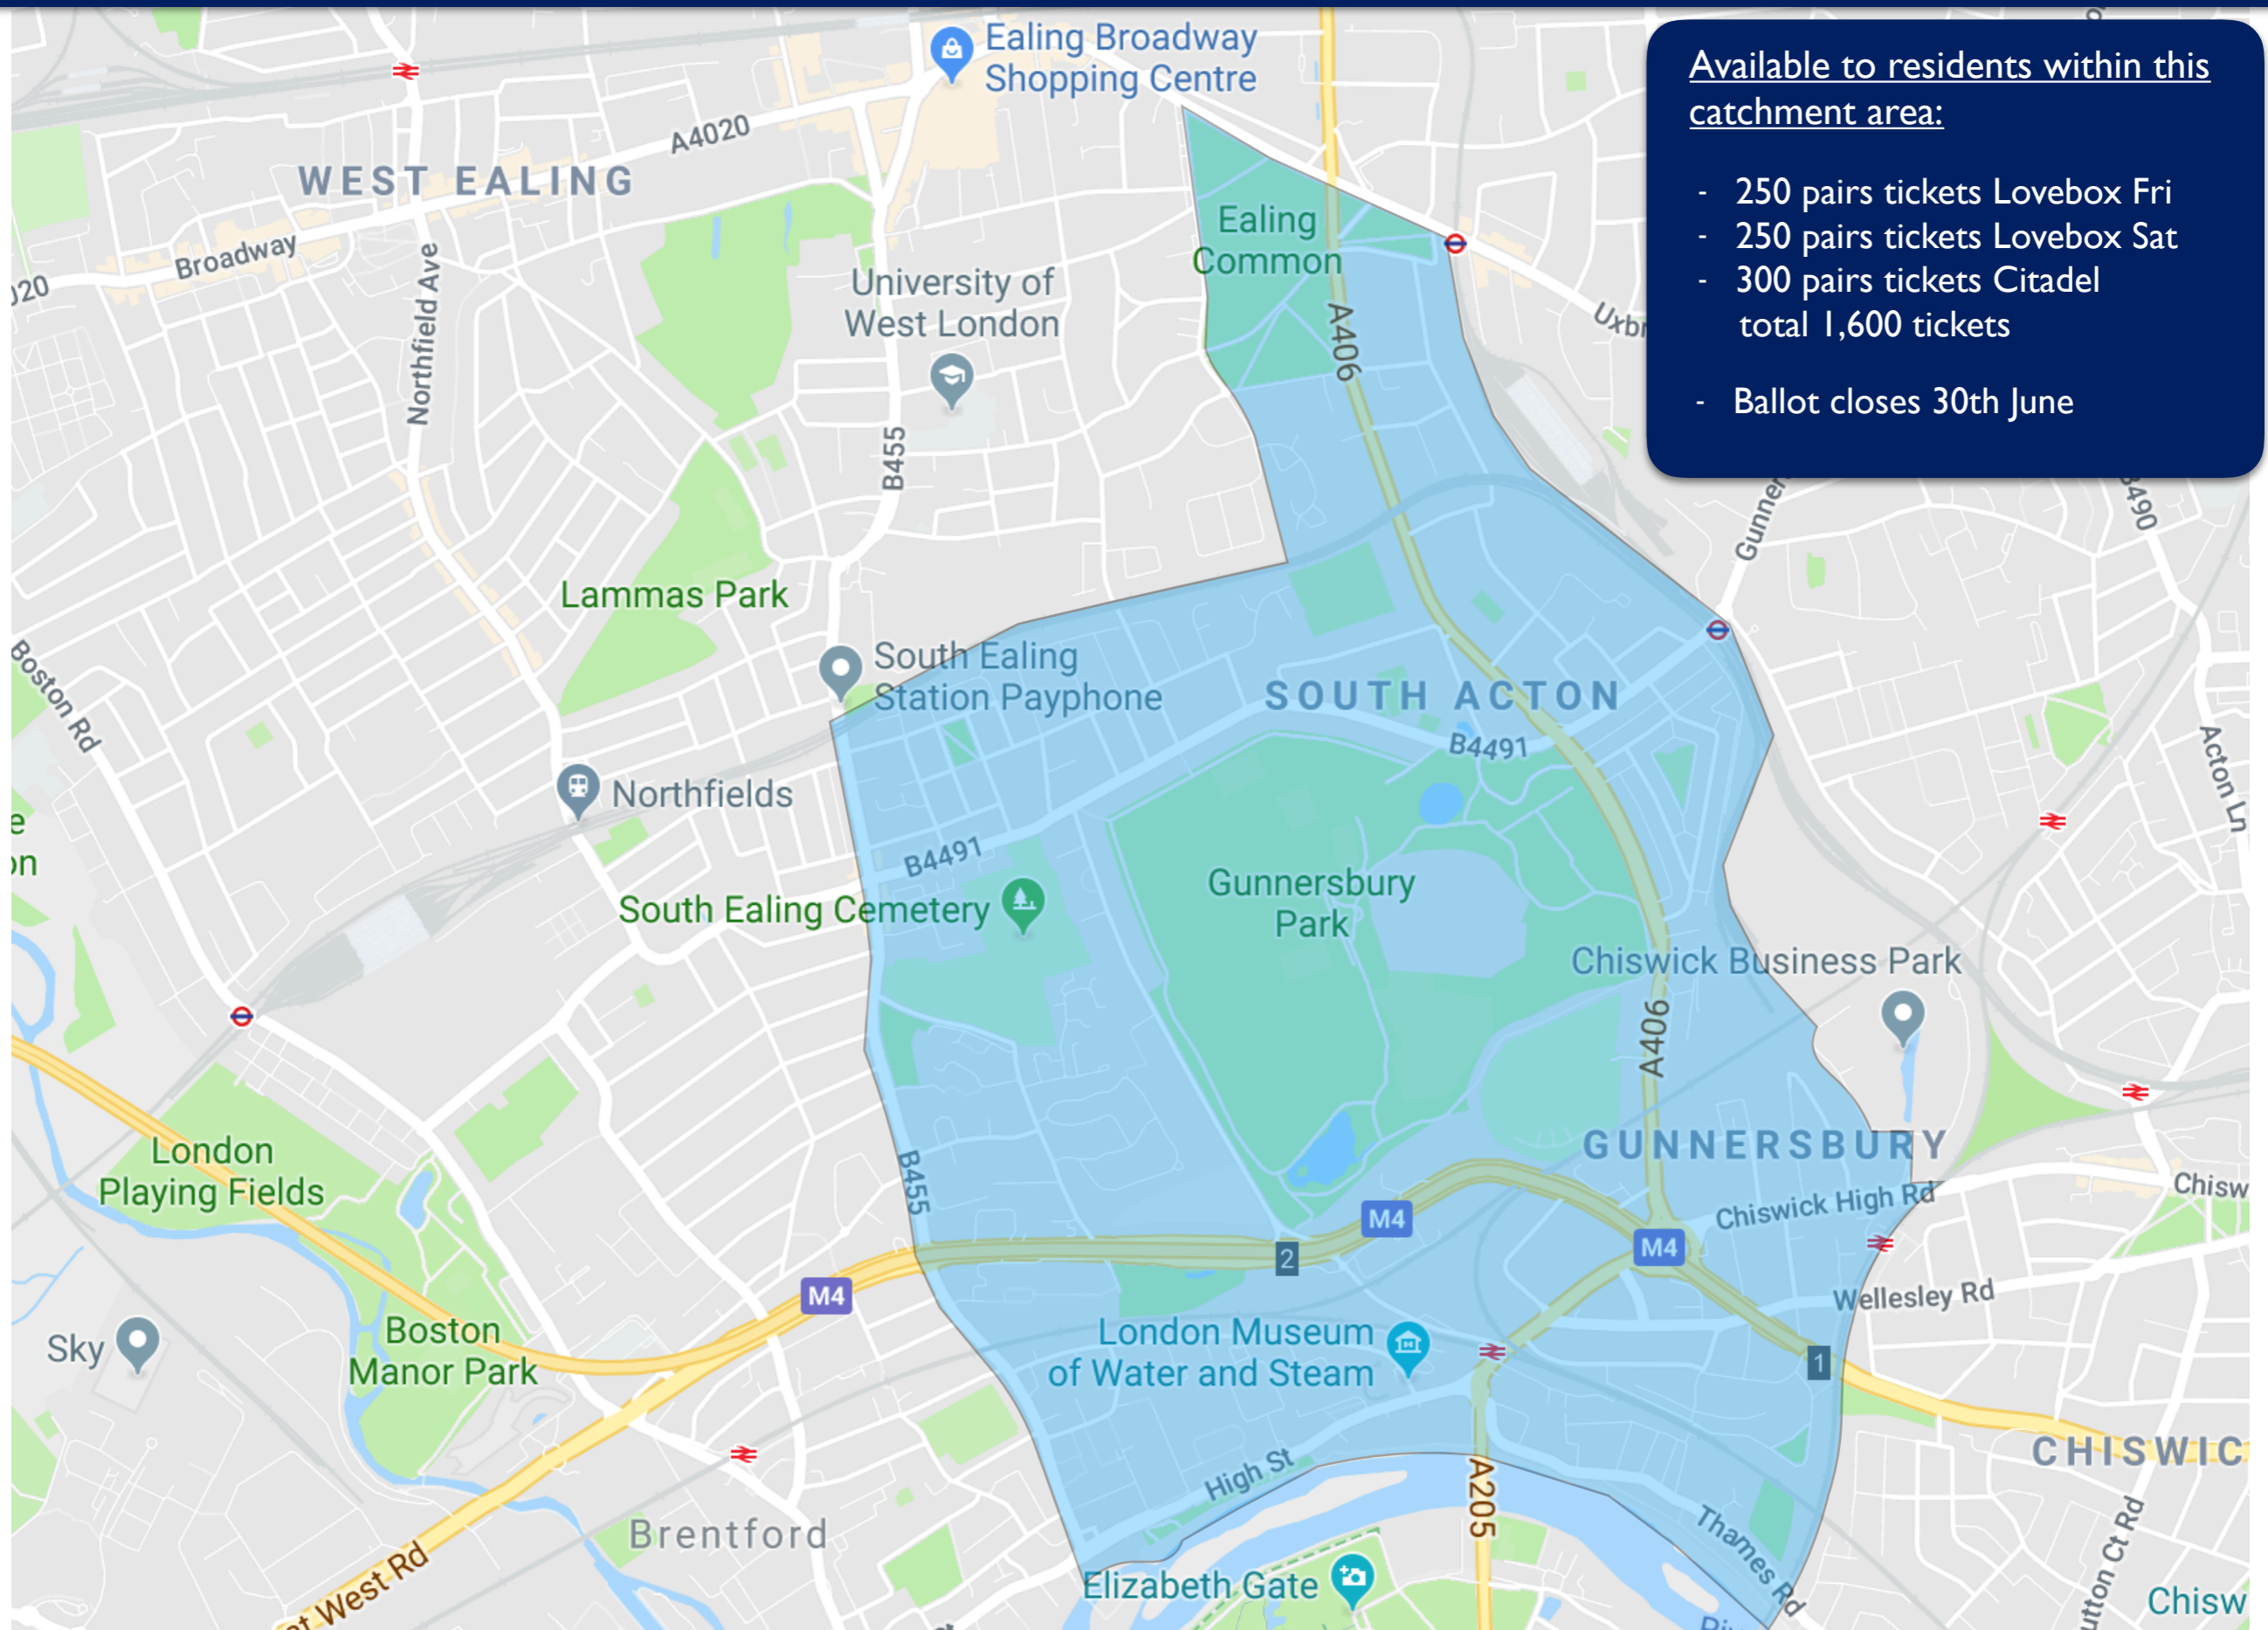

# TICKET BALLOT

# Ticket Ballot Area

Available to residents within this catchment area:

- 250 pairs tickets Lovebox Fri
- 250 pairs tickets Lovebox Sat
- 300 pairs tickets Citadel  
total 1,600 tickets
- Ballot closes 30th June